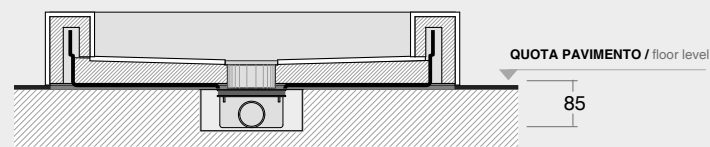

FIX consist of PLUVIO thermoformed shower tray, with screed in EPS _ expanded polystyrene and steps clad in Corian®, thanks to its waterproof level, FIX is suitable also for the hotel sector. The shower tray can be installed as floorstanding, half-recessed or completely recessed into the floor model. It can be produced to measure (on centimeter) up to size 210x110 cm.

SPECIFICHE TECNICHE / technical features

RETTANGOLARE:
a misura al cm da 60 x 60 a 210 x 110
altezza bacino 10 cm

RECTANGULAR BASE
Made to measure to cm from 60x60 to 210x110
Tray's height 10 cm

PILETTA
piletta sifonata con imbuto regolabile
portata **35 l / min**
griglia inox

WASTE
Waste with siphon with adjustable funnel
flow rate 35 lt/min
grid in stainless steel

MATERIALE
bacino: PST, polistirene estruso antiurto (alta resistenza meccanica)
massetto: EPS, polistirene espanso alta densità rivestito in Corian®
alzata: EPS, polistirene espanso alta densità rivestita in Corian®

ADAPTABILITY
base: The thermoformed tray can be cut ONLY in height (max mm 50 from the external recess)
step: made - to measure with carpentry tools

MODI DI INSTALLAZIONE / installation

APPOGGIO h.85 mm / floor-standing