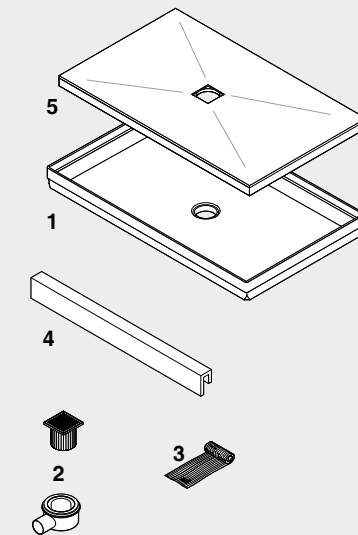

MATERIAL
base: PST, shockproof extruded polystyrene (characterized by high mechanical resistance)
screed structure : EPS high density expanded polystyrene step: step in EPS clad in Corian

ADATTABILITÀ
bacino: termoformato tagliabile in altezza (max mm 50 da bordo superiore)
alzata: adattabile a misura con strumentazione da falegnameria

ADAPTABILITY
base: The thermoformed tray can be cut ONLY in height (max mm 50 from the external recess)
step: made - to measure with carpentry tools

MODI DI INSTALLAZIONE / installation

APPOGGIO h.85 mm / floor-standing

SEMINCASSO h.135 mm / half-recessed

RIBASSATO h.190 mm / recessed

BACINO A MISURA / made to measure basin

rettangolo / rectangular model

dotazione kit / shower tray kitbasin

1. bacino termoformato in PST
2. piletta sifonata (**35 l / min**) con griglia in acciaio 10 x 10 cm
3. 3 mt di rete di ancoraggio
4. alzata in EPS rivestita in Corian®
5. "massetto" in EPS rivestito in Corian® a misura H 50 mm

1. PST thermoformed tray
2. tray waste and siphon (35 lt / min) with steel grid 10 x 10 cm
3. anchoring mesh 3 mts
4. eps steps clad in Corian®
5. made- to- measure eps screed clad in Corian®, H 50 mm