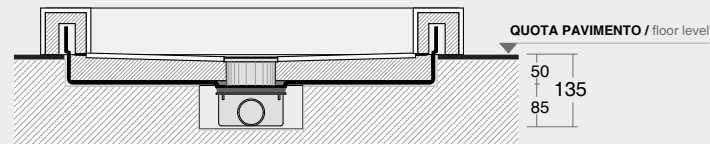

SEMINCASSO h.135 mm / half-recessed