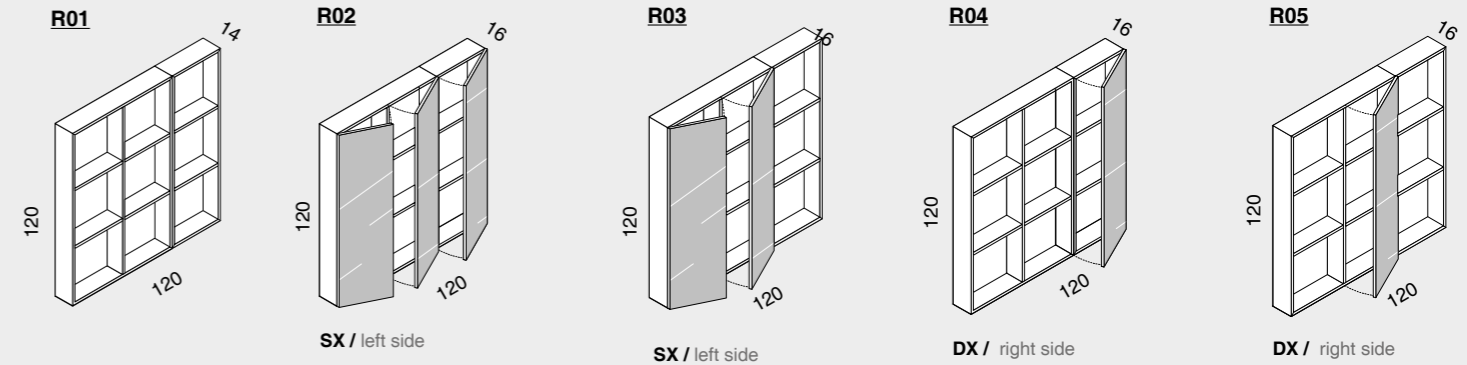

REPLAY is a program of wall cupboards with doors and open racks consisting of modules 40 cm wide and 16 cm deep. Thanks to their flexibility, it is possible to combine several modules creating articulate and customized compositions. Replay is available in Touch and lacquered wood (also in non standard colors).

REPLAY 20 / 40

VERSIONI / versions

- verticale / orizzontale vertical / horizontal
- a giorno / open rack
- con anta / with door

REPLAY 80

VERSIONI / versions

- verticale / orizzontale vertical / horizontal
- a giorno / open rack
- 1 anta / 1 door
- 2 ante / 2 doors

ESEMPI COMPOSIZIONI / compositions' example

120 x 120 cm

160 x 160 cm