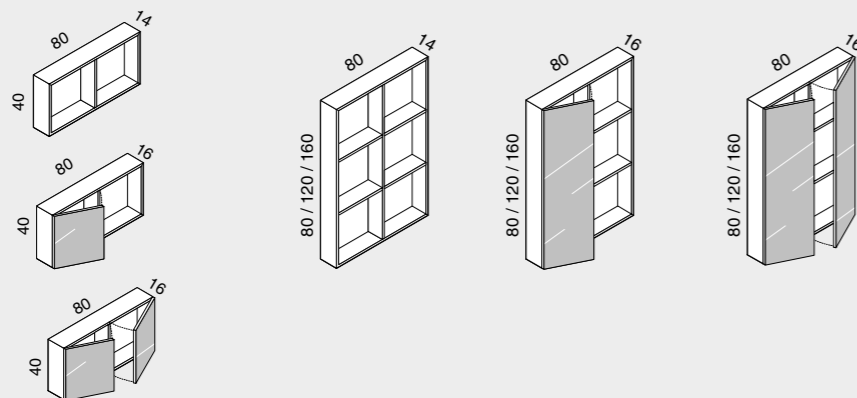

REPLAY is a program of wall cupboards with doors and open racks consisting of modules 40 cm wide and 16 cm deep. Thanks to their flexibility, it is possible to combine several modules creating articulate and customized compositions. Replay is available in Touch and lacquered wood (also in non standard colors).

REPLAY 20 / 40

VERSIONI / versions

- verticale / orizzontale vertical / horizontal
- a giorno / open rack
- con anta / with door

REPLAY 80

VERSIONI / versions

- verticale / orizzontale vertical / horizontal
- a giorno / open rack
- 1 anta / 1 door
- 2 ante / 2 doors

ESEMPI COMPOSIZIONI / compositions' example

120 x 120 cm

160 x 160 cm