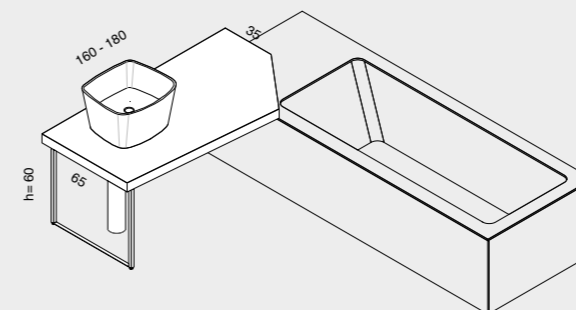

WING BIG

mensola lavabo per vasca integrata (freestanding)

console for integrated bathtub (freestanding)

SPECIFICHE TECNICHE

- **lunghezze mensola** disponibili da 160 oppure 180
- **profondità mensola** lato muro 35 cm, profondità lato supporto a terra 65 cm, profondità massima 74 cm
- **spessore mensola** 6 cm;
- **finiture mensola** in: Legno tt, Corian®, Makril, Touch, Laccato
- **telaio di supporto** H 60 cm, verniciato bianco, grigio grafite e bronzo ottone
- **lavabo singolo** nelle misure 140 e 180
- **lavabo doppio** solo nella misura 180

Technical specifications

- shelf length: 160 or 180 cm
- shelf depth: wall side 35 cm, floorstanding frame side 65 cm, max. depth 74 cm
- shelf height: 6 cm
- shelf finish: thermo-treated wood, Corian, Makril, Lacquered wood, Touch
- frame in height 60 cm available in the following finishes: graphite grey, bronze brass and white painted
- single washbasin is size 160 and 180 cm
- double washbasin only in length 180 cm