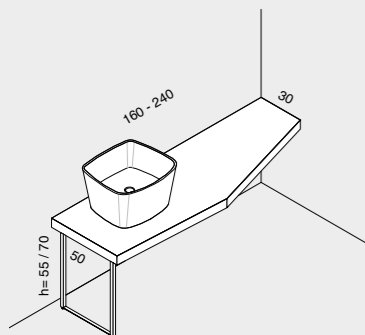

WING SMALL

mensola lavabo a parete / wall console

SPECIFICHE TECNICHE

- **lunghezze mensola** disponibili da 160 a 240 cm
- **profondità mensola** lato muro 30 cm, profondità lato supporto a terra 50 cm, profondità massima 54 cm
- **spessore mensola** 6 cm;
- **finiture mensola** : Legno tt, Corian®, Makril, Touch, Laccato
- **telaio di supporto**: H 55 e 70 cm, verniciato bianco, grigio grafite e bronzo ottone
- staffa di fissaggio a muro

Technical specifications

- shelf length: from 160 to 240 cm
- shelf depth: wall side 30 cm, floorstanding frame side 50 cm, max. depth 54 cm
- shelf height: 6 cm
- shelf finish: thermo-treated wood, Corian, Makril, Lacquered wood, Touch
- frame in height 55 and 70 cm available in the following finishes: graphite grey, bronze brass and white painted
- wall mounted bracket