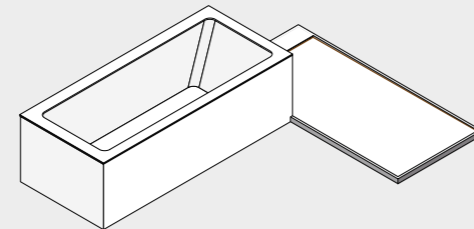

LATERALE / LATERAL

vasche / bathtubs

- wave
- eclettico
- street

piatti doccia / showers trays

- pluvio pst / fix
- slim
- steel
- less
- basic shower
- unico

SPECIFICHE TECNICHE E FINITURE / technical features and finishes

vasche	wave eclettico street		bathtub	wave 170x70, 180x80, 200x105 cm eclettico 170x75, 180x80 street 180x80, 190x90, 200x100
piatti doccia	pluvio basic shower unico fix slim less steel	appoggio, semincasso filopavimento filopavimento appoggio, semincasso appoggio, filo pavimento appoggio, filopavimento appoggio, filopavimento	shower trays	pluvio floor standing, half recessed) basic shower floor flush unico floor flush fix floor standing, half recessed slim floor standing, floor flush less floor standing, floor flush steel floor standing floor flush
RIVESTIMENTI			CLADDINGS	
top vasca	Corian® GW, Makril, marmo, ecocemento, vetro lucido, vetro satinato.		bathtub top	Corian® GW, Makril, marble, eco-cement, polished glass satined glass
rivestimenti	Corian® GW; Makril, marmo, ecocemento, vetro lucido, vetro satinato.		claddings	Corian® GW; Makril, marble, eco-cement, polished glass, satined glass.