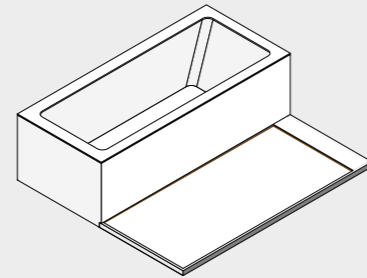

FRONTALE / FRONTAL

vasche / bathtubs

- wave
- eclettico
- street

piatti doccia / showers trays

- pluvio pst / fix
- slim
- steel
- less
- basic shower
- unico