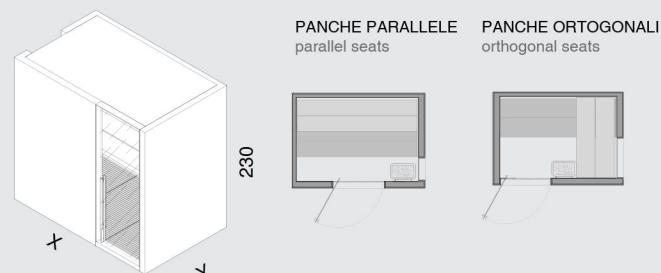

Materiali: Hemlock naturale e termotrattato, Cedro Rosso
 Vetri: Temperati trasparenti, bronzo, fumé
 Dimensioni: Da 150x150 fino a 240x150 cm
 Pannello di controllo: Tastiera capacitiva multifunzione
 Illuminazione: Cromoterapia a led integrata nella seduta
 Seduta: Panche fisse parallele o ortogonali
 Generatore di calore: Stufa professionale 4,5 KW a 6 KW
 Anta: Vetro con apertura a bilico
 Pavimento: Pedana full o dogata opzionali

Materials: natural and thermo-treated Hemlock, red Cedar
 Glasses: transparent, bronze and smoky tempered glasses
 Sizes: from 150x150 cm to 240x150 cm
 Touch Screen: multifunction touch screen
 Lighting system: LED chrome therapy integrated in the seat
 Seat: fixed parallel or orthogonal seats
 Heater: professional heater from 4,5 KW to 6 KW
 Door: pivoting glass door
 Floor: full or slatted footboard (optional)

PORTA LATERALE / lateral entrance

PORTA CENTRALE / central entrance

MODELLI / models

INGRESSO LATERALE / lateral entrance

| Model | Parallel seats | Orthogonal seats |
|---------------|------------------------------|--|
| Essence PL_01 | 150 x 150 cm 180 x 150 cm | 180 x 150 cm 210 x 150 cm 240 x 150 cm |

- TIPOLOGIE / typologies
- isola / freestanding
 - angolo / corner
 - penisola / wall short side
 - parete / wall
 - nicchia / niche

| Model | Parallel seats | Orthogonal seats |
|---------------|------------------------------|--|
| Essence PL_02 | 150 x 150 cm 180 x 150 cm | 180 x 150 cm 210 x 150 cm 240 x 150 cm |