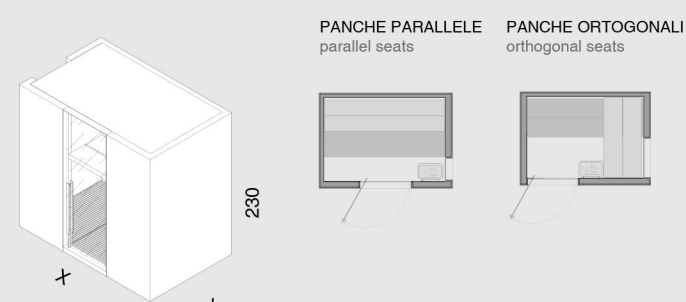

Materials: natural and thermo-treated Hemlock, red Cedar
 Glasses: transparent, bronze and smoky tempered glasses
 Sizes: from 150x150 cm to 240x150 cm
 Touch Screen: multifunction touch screen
 Lighting system: LED chrome therapy integrated in the seat
 Seat: fixed parallel or orthogonal seats
 Heater: professional heater from 4,5 KW to 6 KW
 Door: pivoting glass door
 Floor: full or slatted footboard (optional)

PORTA LATERALE / lateral entrance

PORTA CENTRALE / central entrance

MODELLI / models

INGRESSO LATERALE / lateral entrance

| Model | Parallel seats | Orthogonal seats |
|---------------|------------------------------|--|
| Essence PL_01 | 150 x 150 cm 180 x 150 cm | 180 x 150 cm 210 x 150 cm 240 x 150 cm |

- TIPOLOGIE / typologies
- isola / freestanding
 - angolo / corner
 - penisola / wall short side
 - parete / wall
 - nicchia / niche

| Model | Parallel seats | Orthogonal seats |
|---------------|------------------------------|--|
| Essence PL_02 | 150 x 150 cm 180 x 150 cm | 180 x 150 cm 210 x 150 cm 240 x 150 cm |

- TIPOLOGIE / typologies
- isola / freestanding
 - pensola / wall short side
 - angolo / corner
 - parete / wall

INGRESSO CENTRALE / central entrance

| Model | Parallel seats | Orthogonal seats |
|---------------|------------------------------|------------------|
| Essence PC_01 | 210 x 150 cm 240 x 150 cm | |