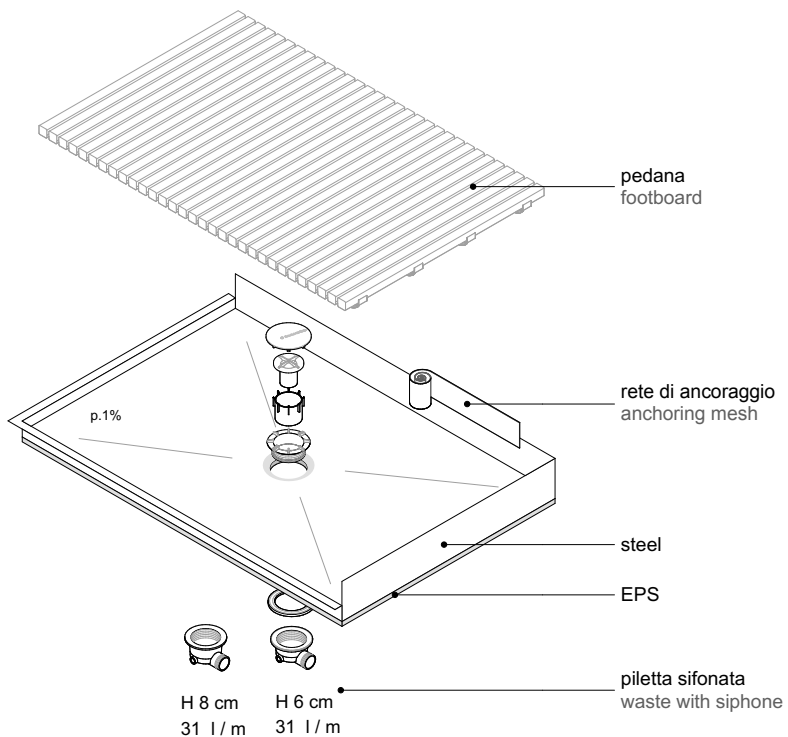

STEEL

PIATTO DOCCIA SCARICO CENTRALE IN ACCIAIO INOX AISI 304
showetray with central drain made in stainless steel AISI 304

DIMENSIONI / dimensions

X: max 280 cm

Y: max 130 cm

NOTE IDRAULICHE / hydraulic notes

PILETTA / waste H.6 CM - 31 l/m

PILETTA / waste H.8 CM - 31 l/m