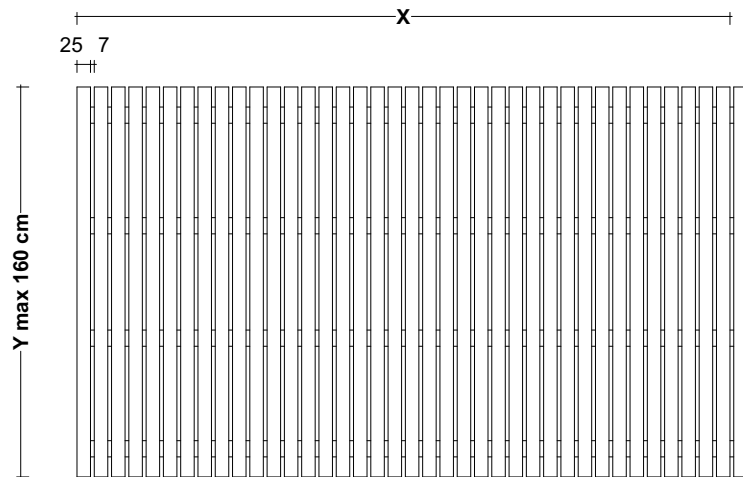

DECK

PEDANA A DOGHE CON PIEDINI REGOLABILI
slatted footboard with adjustable feet