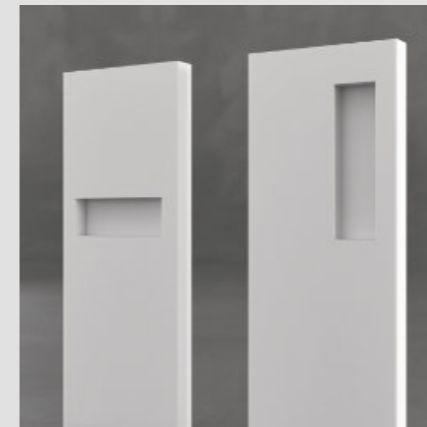

PROFILO PER VETRO INTEGRATO

Profili in alluminio integrati a filo per inserimento vetro box.

PROFILE FOR INTEGRATED GLASS

Flush profiles in aluminum for integrated glass.

PANCA SOSPESA

Technowall accessoriabile con panca sospesa e relativo staffaggio.

SUSPENDED BENCH

Technowall can be equipped with a suspended bench with dedicated wall fixing brackets.

VANI A GIORNO

Vani a giorno di varie dimensioni integrabili.

OPEN RACKS

Open racks available also with LED lighting system.