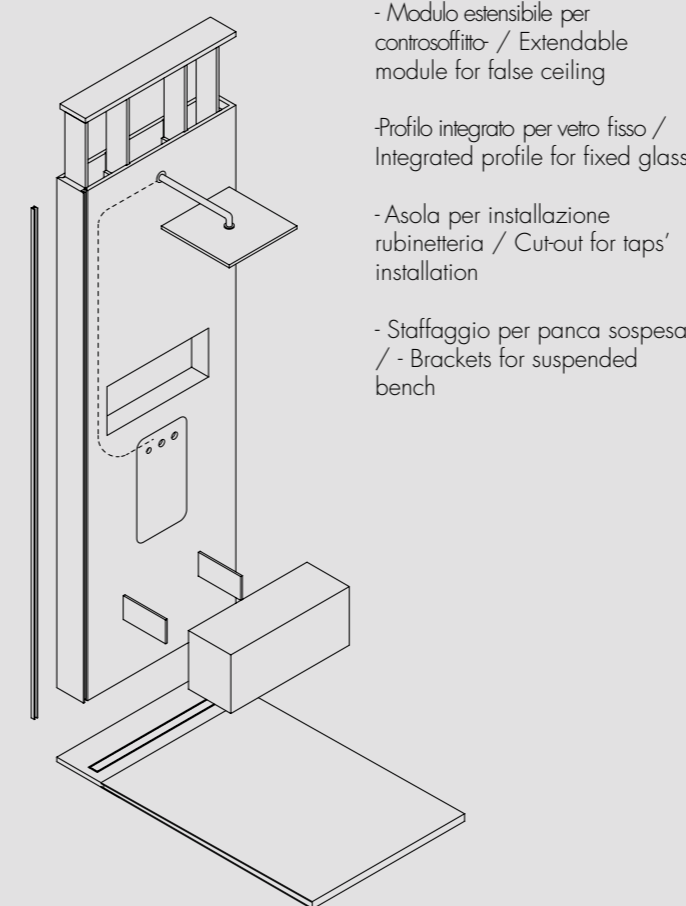

It is a technical partition for the bathroom designed and built as an alternative solution to traditional construction techniques and materials. It overcomes many of the performance limits of old materials. In Technowall the quality of watertightness, weldability and workability allow you to add elements such as LED and glass profiles flush to the structure in a very easy way and in full safety in terms of water tightness. A rational panel of models dedicated to the 4 functional areas of the bathroom: sink, shower, bathtub and sanitaryware become a practical solution to the needs of the building site and set the conditions for innovative design solutions.

TECHNOWALL LAVABO / WASHBASIN

- Pensile / Cupboard
- Vano a giorno / Open rack
- Asola per installazione rubinetteria / Cut-out for taps' installation
- Asola installazione / Installation cut-out
- Lavabo Integrato / Integrated washbasin
- Vano porta scopino / Niche for toilet-brush holder

TECHNOWALL VASCA / BATHTUB

- Vano a giorno / Open rack
- Asola per installazione / Installation cut-out
- Sede per vasca filomuro / Cut-out for flush to wall bathtub

TECHNOWALL H 270 a soffitto / Full-height

- Modulo estensibile per controsoffitto / Extendable module for false ceiling
- Profilo integrato per vetro fisso / Integrated profile for fixed glass
- Asola per installazione rubinetteria / Cut-out for taps' installation
- Staffaggio per panca sospesa / - Brackets for suspended bench