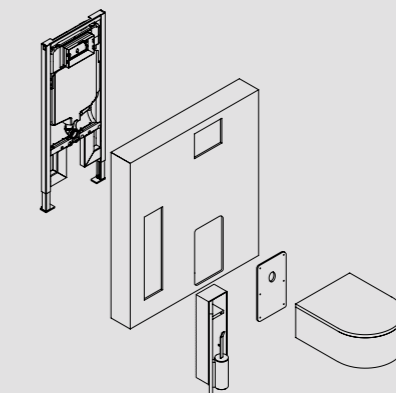

TECHNOWALL SANITARI / WC + BIDET

- Staffaggio per sanitario sospeso / - Brackets for suspended WC / bidet
- Asola per cassetta sanitaria e installazione / Cut-out for sanitary box
- Vano porta scopino / Niche for toilet-brush holder