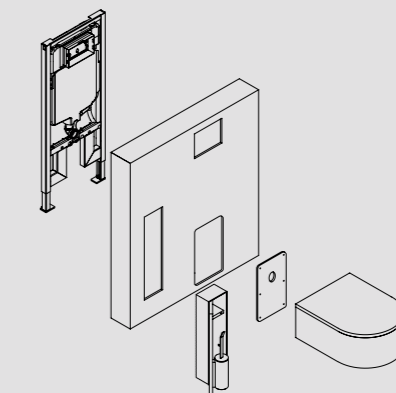

TECHNOWALL SANITARI / WC + BIDET

- Staffaggio per sanitario sospeso / - Brackets for suspended WC / bidet
- Asola per cassetta sanitaria e installazione / Cut-out for sanitary box
- Vano porta scopino / Niche for toilet-brush holder