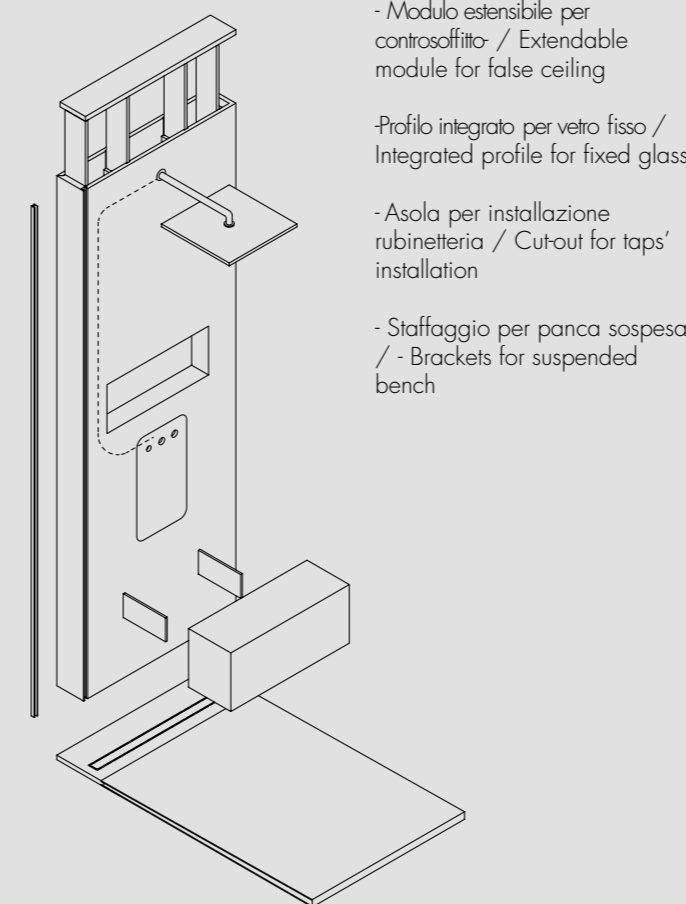

It is a technical partition for the bathroom designed and built as an alternative solution to traditional construction techniques and materials. It overcomes many of the performance limits of old materials. In Technowall the quality of watertightness, weldability and workability allow you to add elements such as LED and glass profiles flush to the structure in a very easy way and in full safety in terms of water tightness. A rational panel of models dedicated to the 4 functional areas of the bathroom: sink, shower, bathtub and sanitaryware become a practical solution to the needs of the building site and set the conditions for innovative design solutions.

TECHNOWALL LAVABO / WASHBASIN

- Pensile / Cupboard
- Vano a giorno / Open rack
- Asola per installazione rubinetteria / Cut-out for taps' installation
- Asola installazione / Installation cut-out
- Lavabo Integrato / Integrated washbasin
- Vano porta scopino / Niche for toilet-brush holder

TECHNOWALL VASCA / BATHTUB

- Vano a giorno / Open rack
- Asola per installazione / Installation cut-out
- Sede per vasca filomuro / Cut-out for flush to wall bathtub

TECHNOWALL H 270 a soffitto / Full-height

- Modulo estensibile per controsoffitto / Extendable module for false ceiling
- Profilo integrato per vetro fisso / Integrated profile for fixed glass
- Asola per installazione rubinetteria / Cut-out for taps' installation
- Staffaggio per panca sospesa / - Brackets for suspended bench